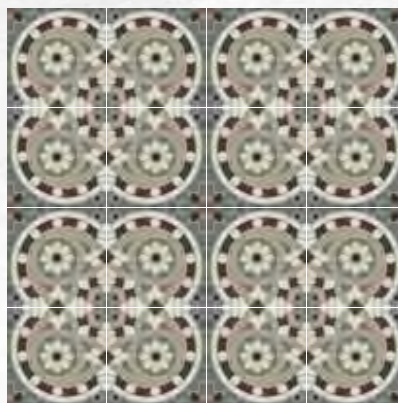

**IMITATION CEMENT TILES ARE EASY TO LAY
AND LOOK AFTER.**

ANCOLIE

CALLA

CERAMIC PATTERN TILE CALLA

HIBA

IRIS

CERAMIC PATTERN TILE HIBA

JASMIN

MOURON

PAVOT

SILENE

CERAMIC PATTERN TILE NOTRO

NOTRO

CERAMIC PATTERN TILE PAVOT

CERAMIC PATTERN TILE MOURON

Model: BEL-AIR
Size: 15 X 15 cm (6 x 6 in)
Thickness: 8 mm
Material type: GRES